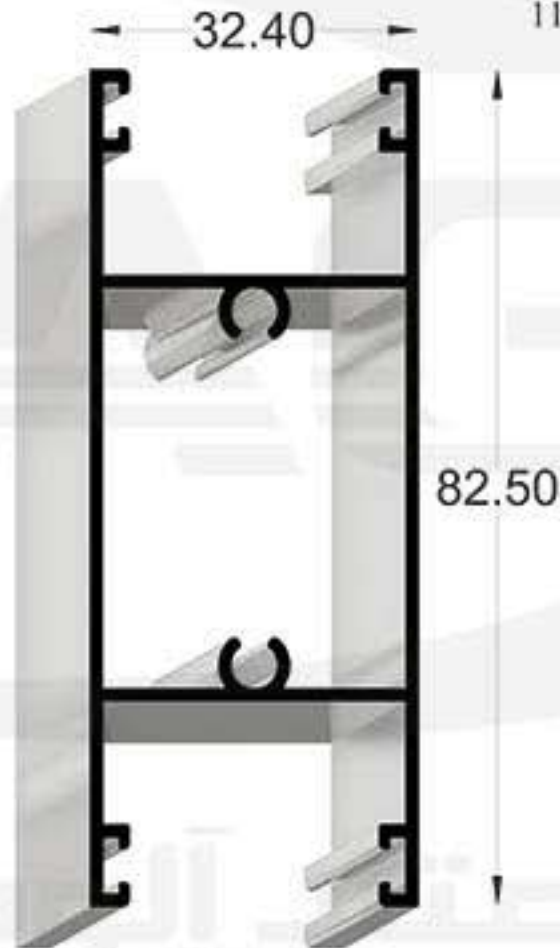

Code:100-6(L.W)TN60

Code 100-6(L.W)TN60

GHADIR ALUMINIUM IND. GROUP

Code:100-7K(D.W)N80

100-7K(D.W)N80-1
800 gr/m

100-7K(D.W)N80-2
1140 gr/m

100-7K(D.W)N80-3
360 gr/m

100-7K(D.W)N80-4" 970 gr/m