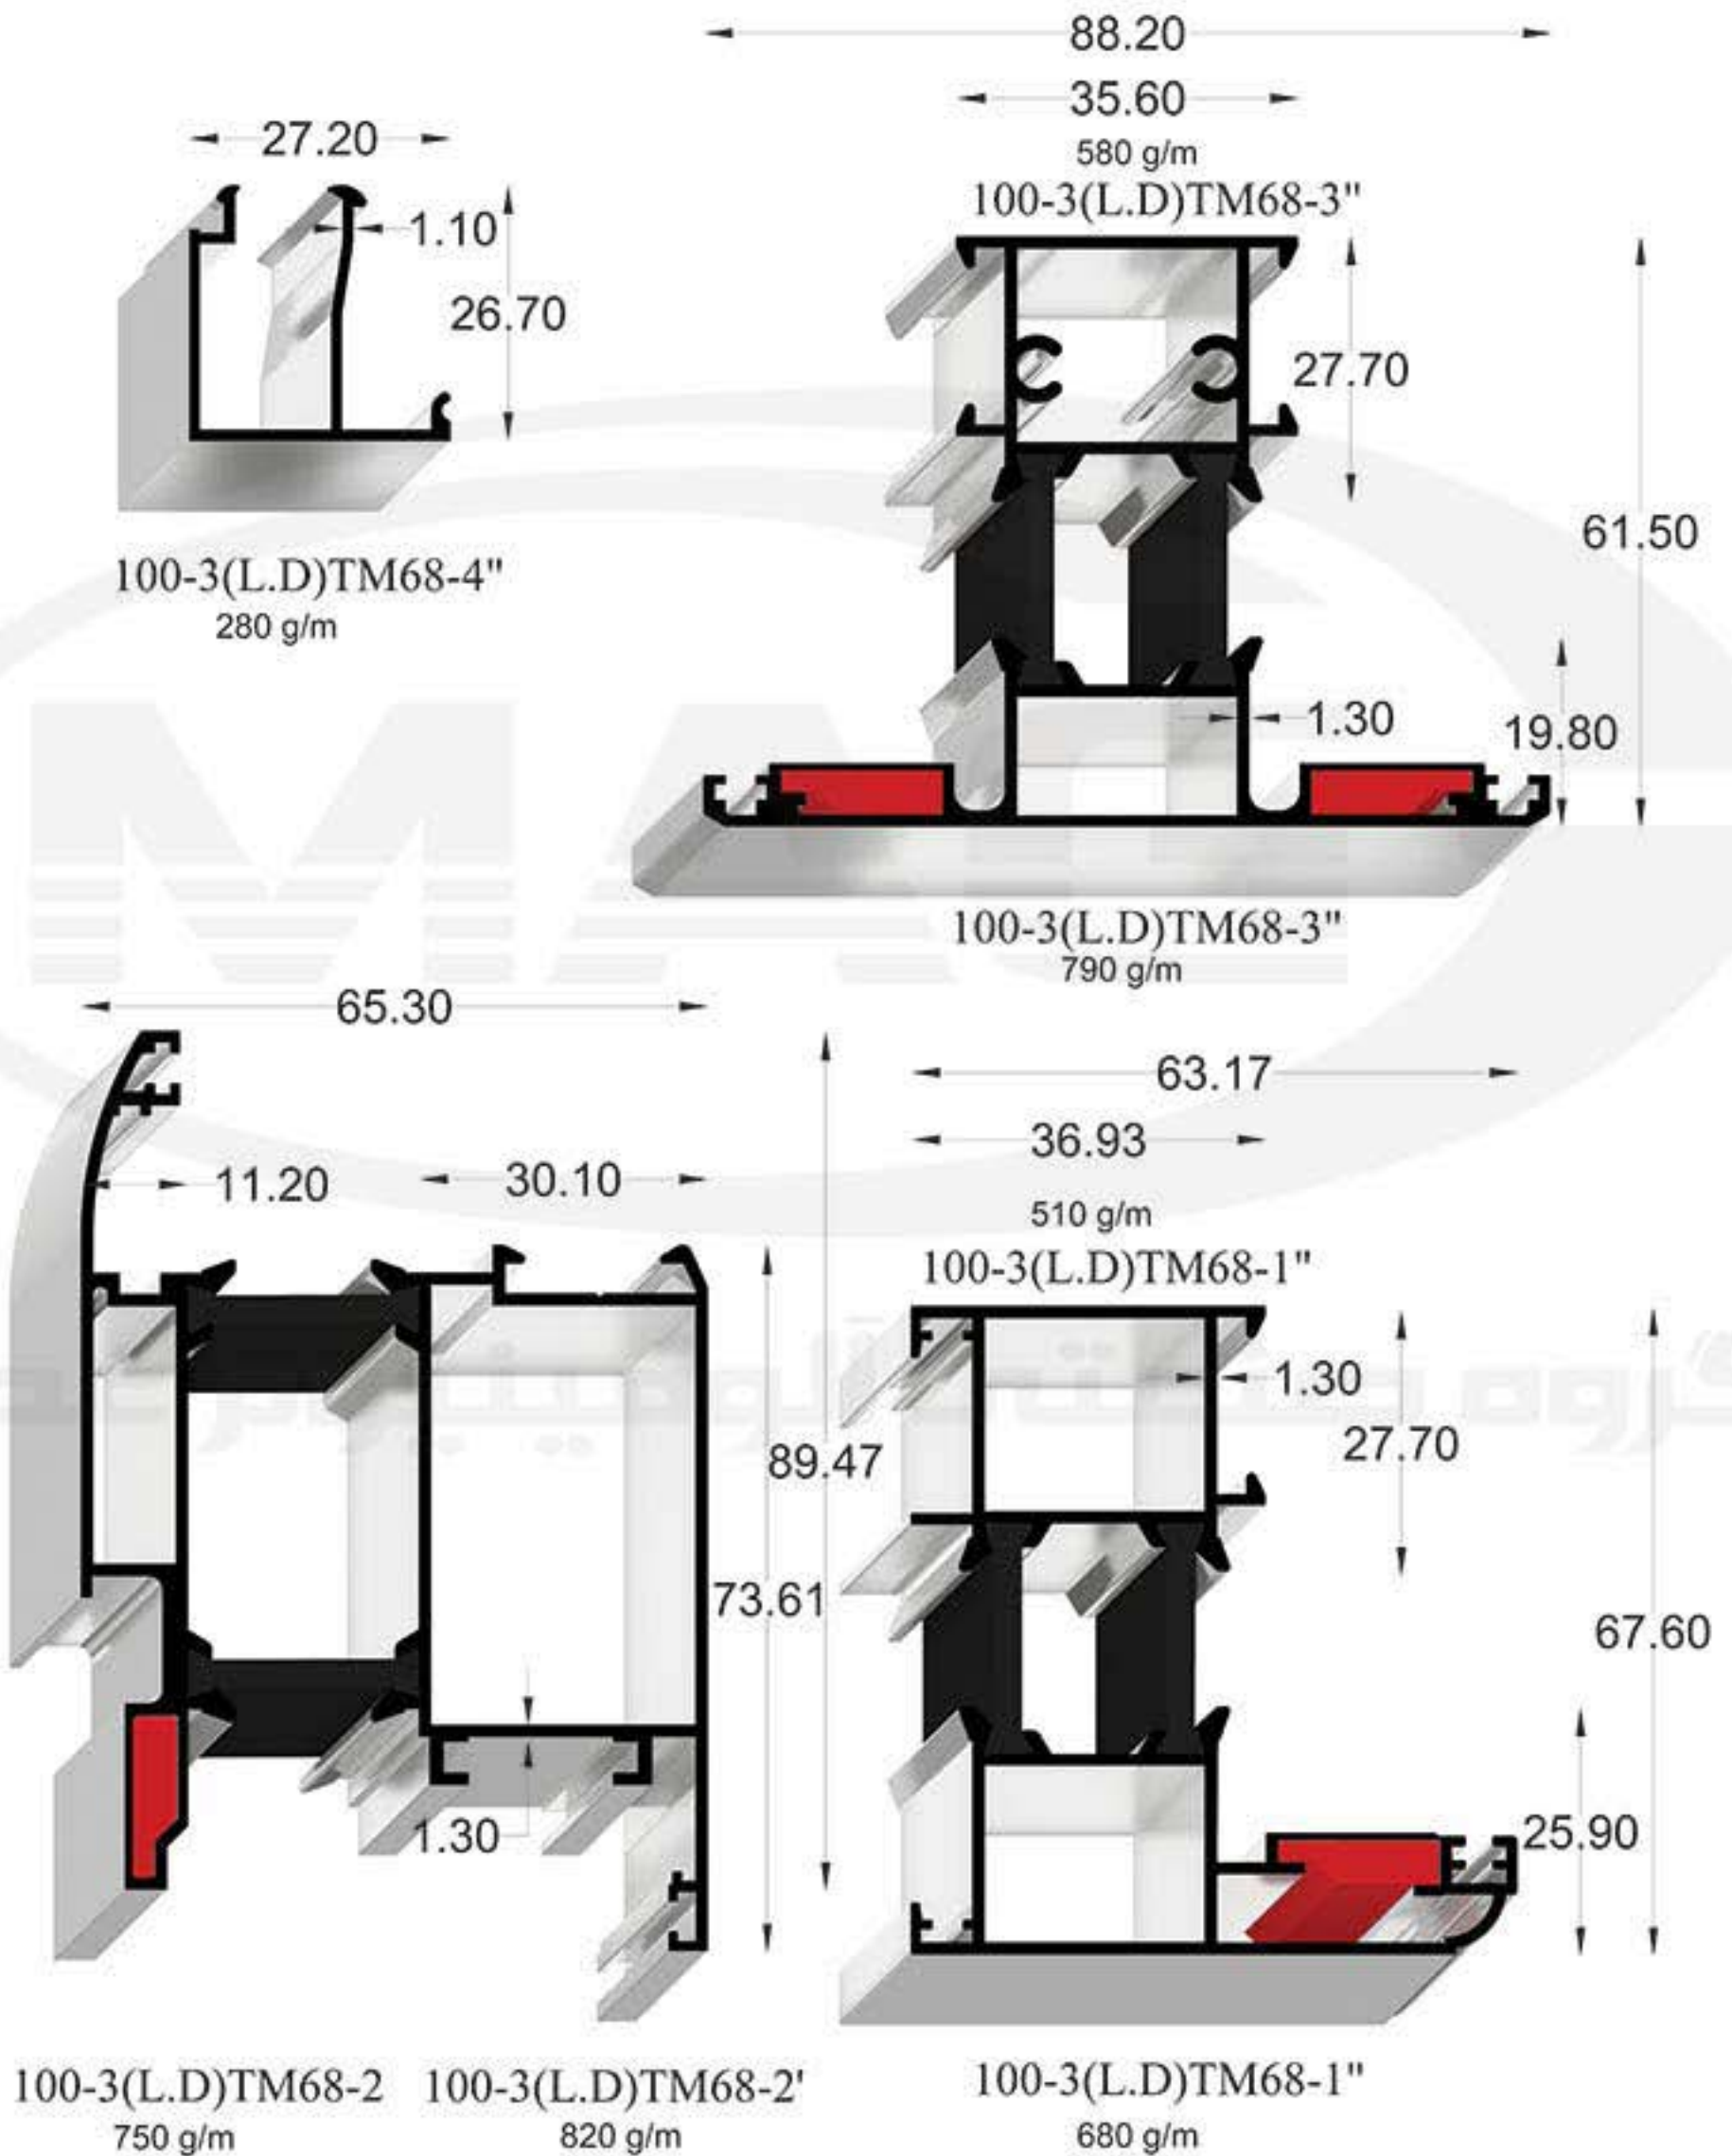

Detail Code 100-3(L.D)TM68