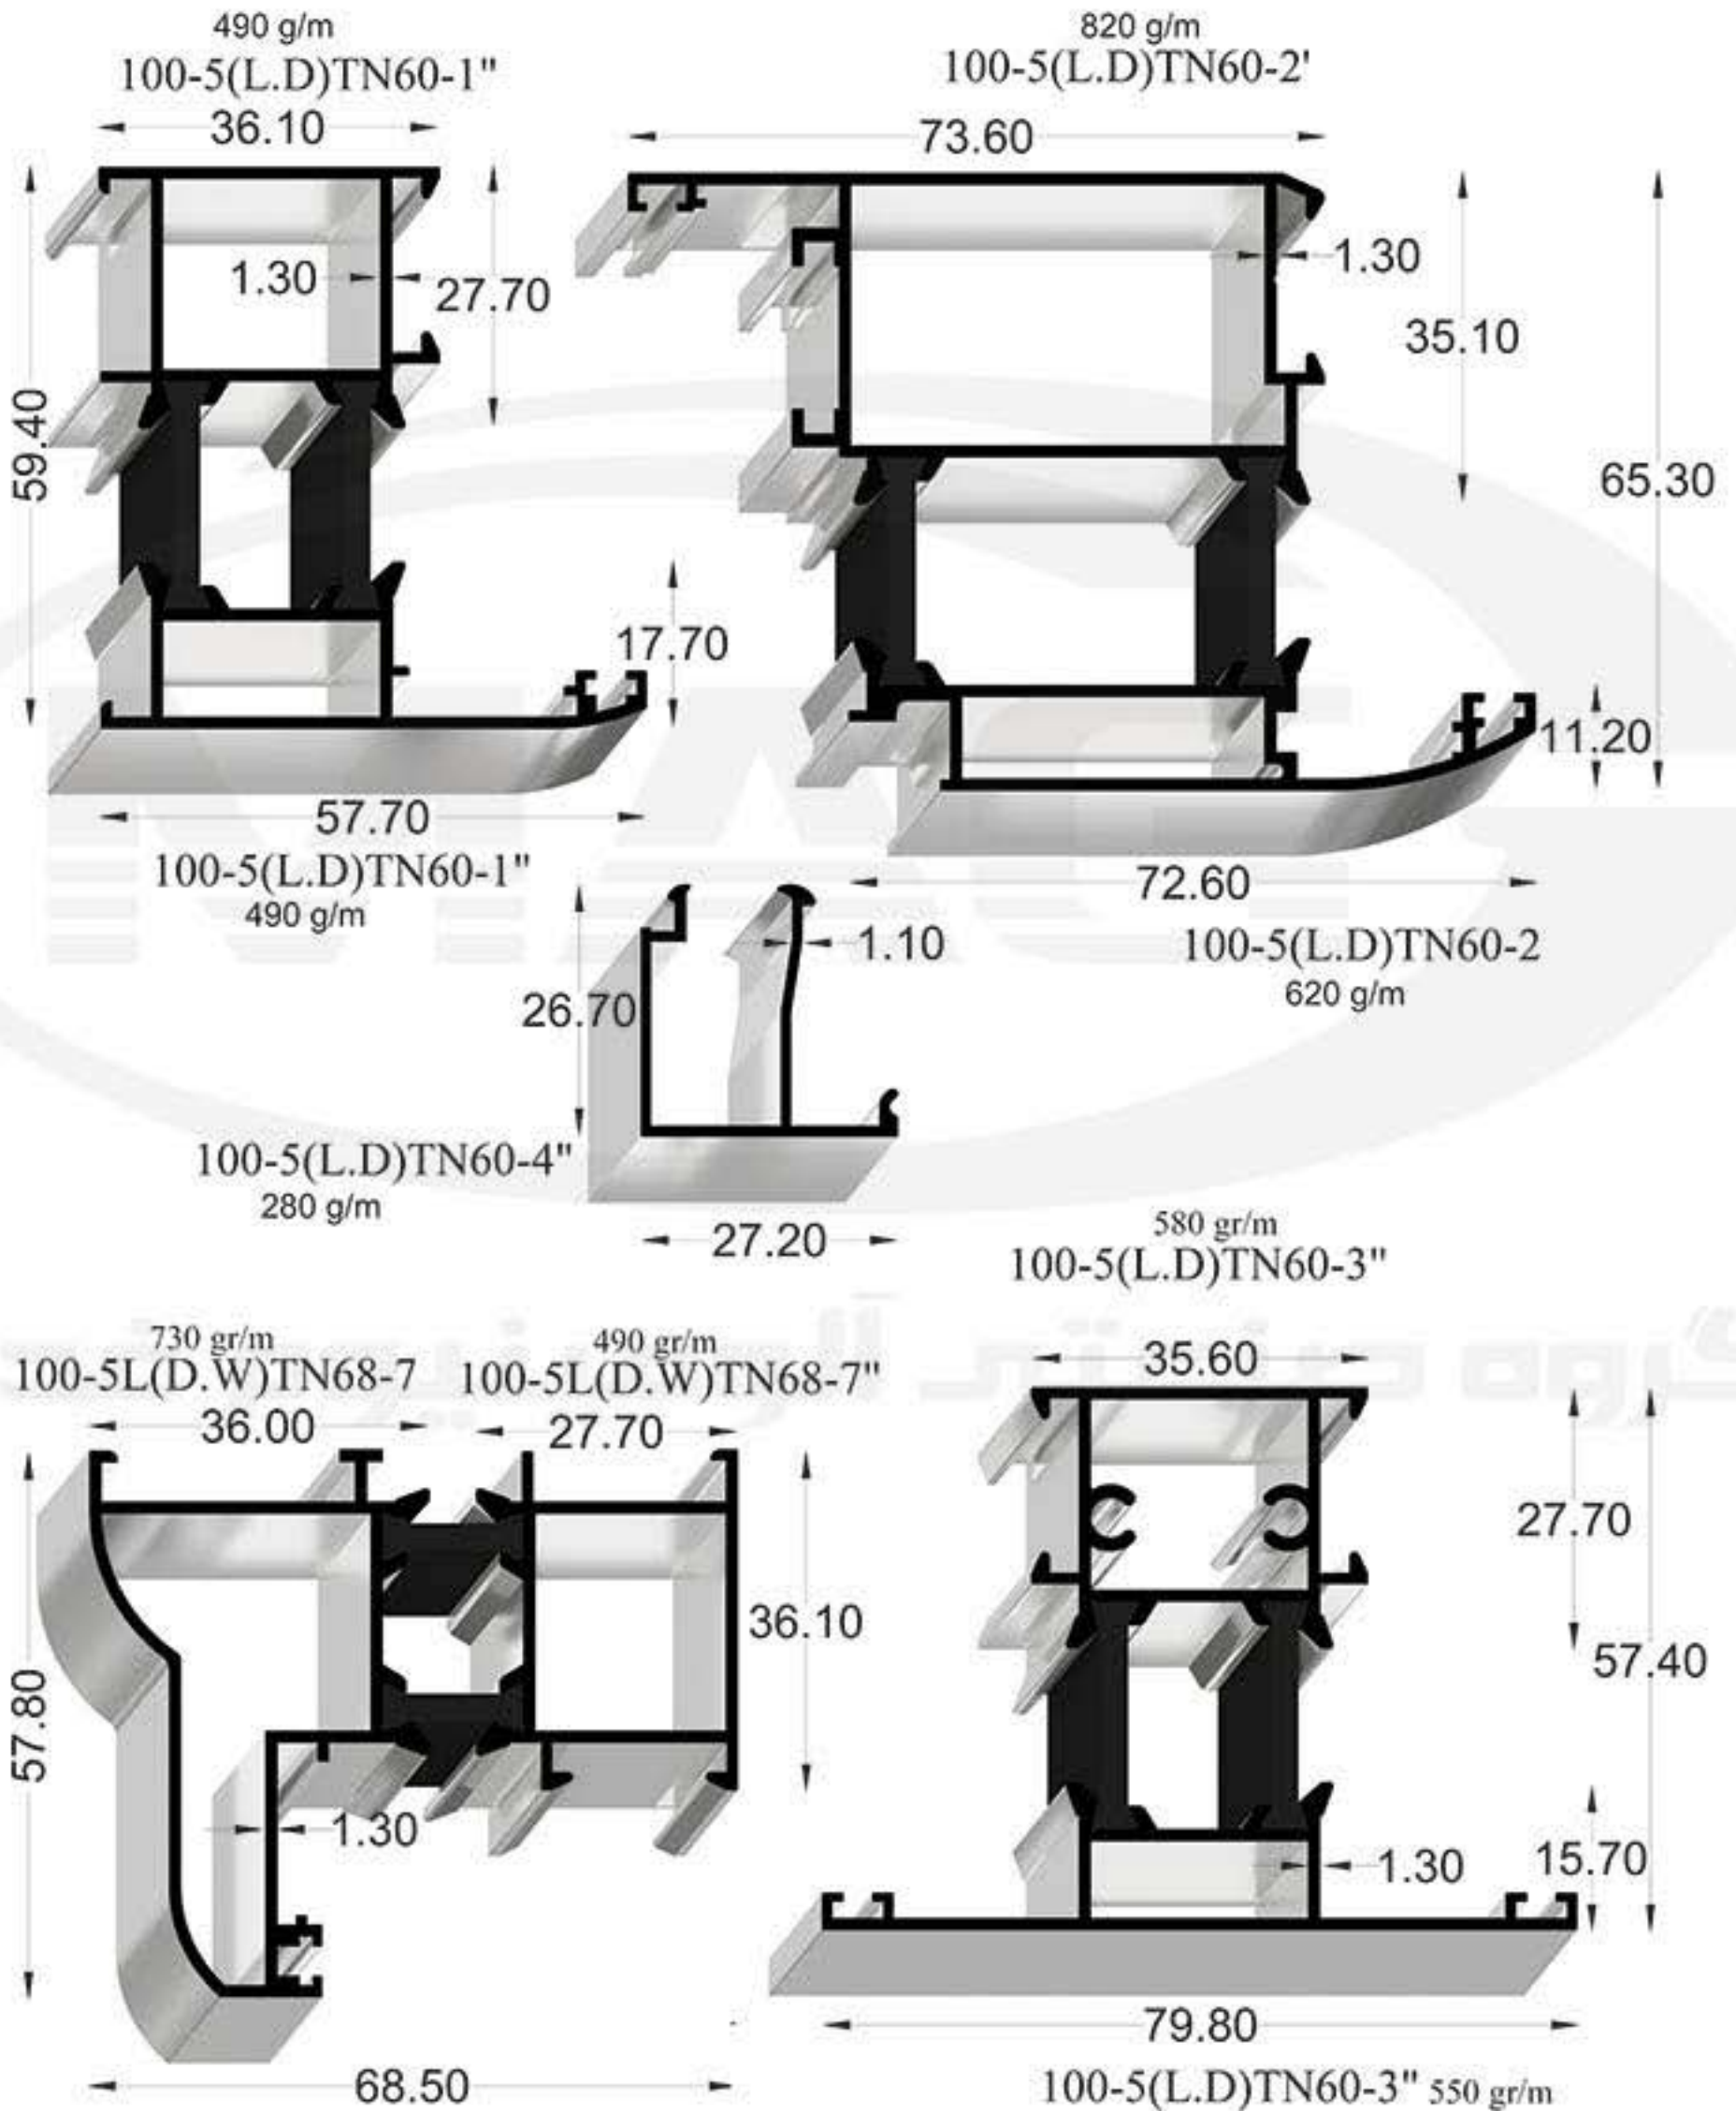

Code:100-4(L.W)TM68

GHADIR ALUMINIUM IND. GROUP

Code 100-4(L.W)TM68

Code:100-5(L.D)TN60

Code:100-5(L.D)TN60

Code 100-5(L.D)TN60

GHADIR ALUMINIUM IND. GROUP

Code:100-6(L.W)TN60