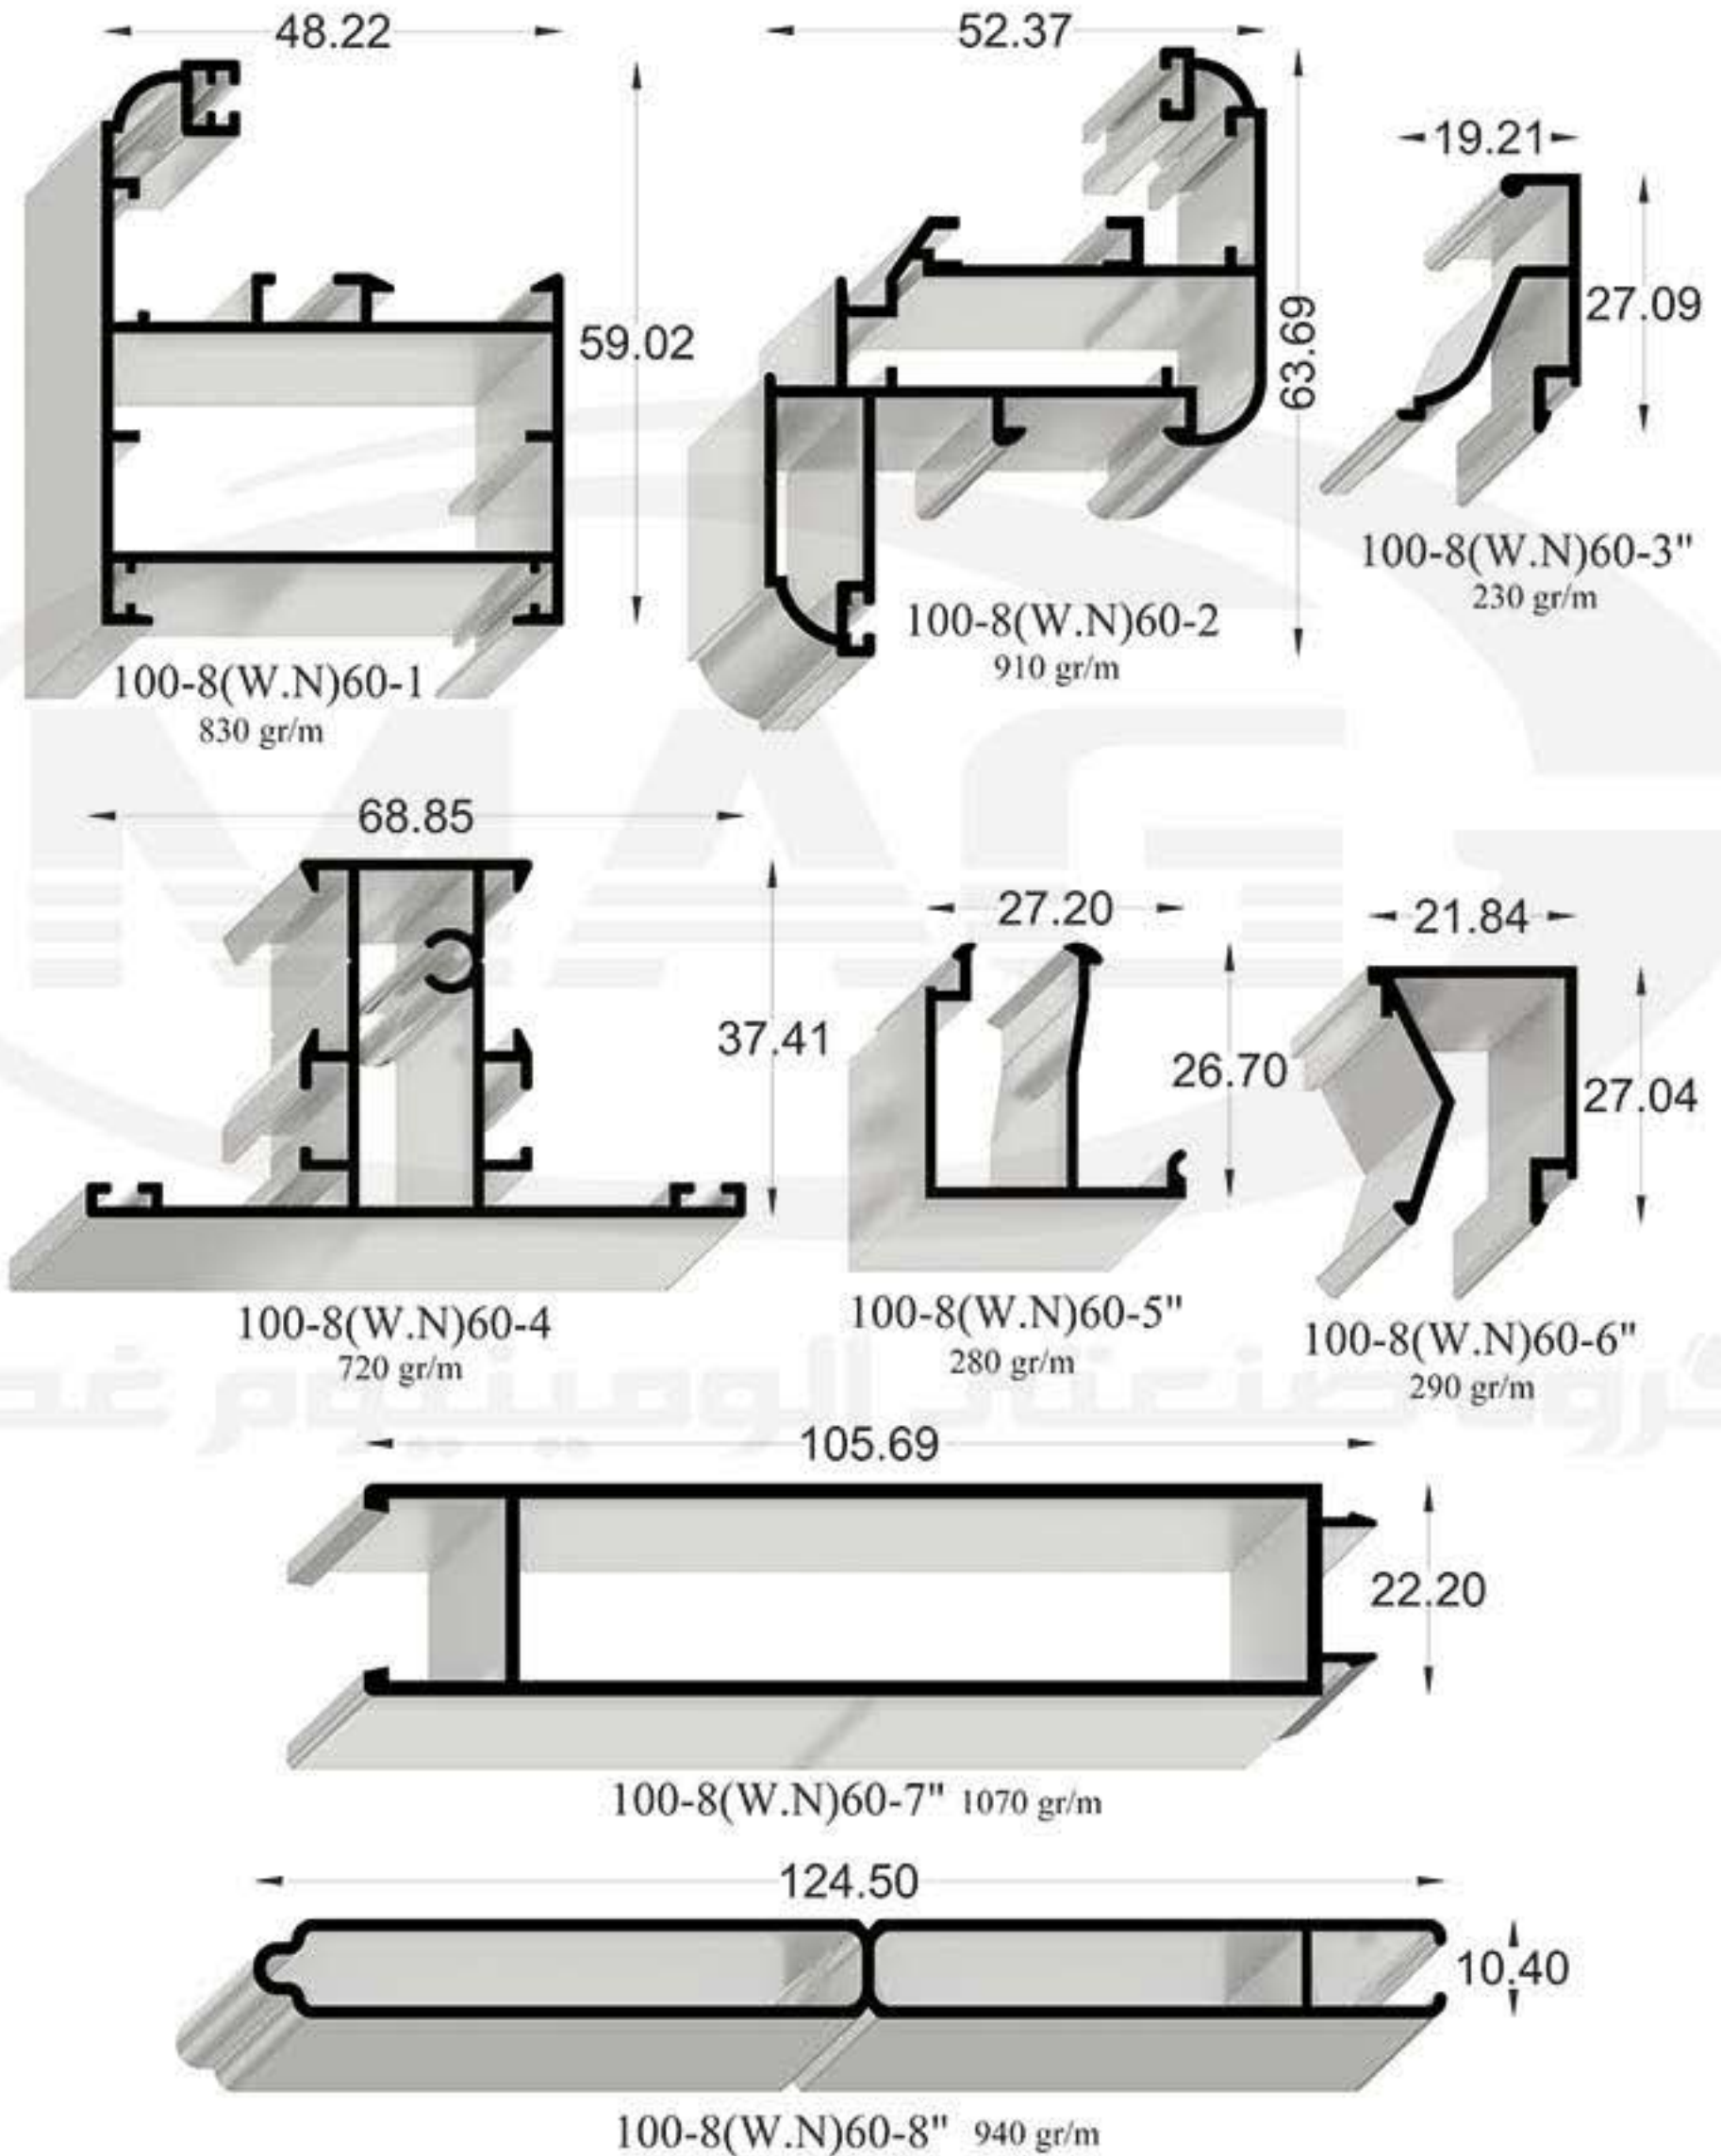

100-7K(D.W)N80-5"
520 gr/m

100-7K(D.W)N80-6" 1070 gr/m

100-7K(D.W)N80-7" 940 gr/m

Code:100-7K(D.W)N80

Code 100-7K(D.W)N80

GHADIR ALUMINIUM IND. GROUP

Code:100-8(W.N)60

Code:100-8(W.N)60