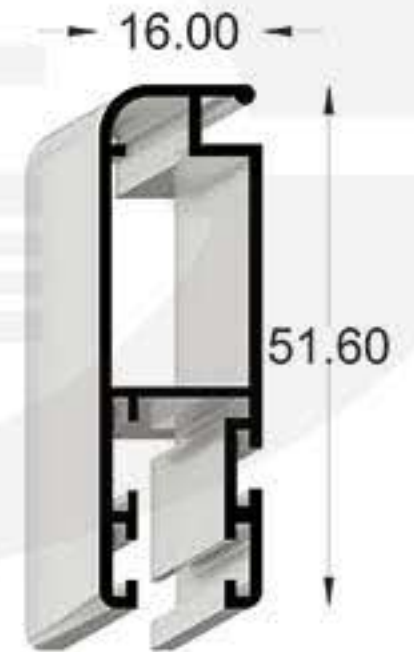

Code:100-6(L.W)TN60

Code 100-6(L.W)TN60

GHADIR ALUMINIUM IND. GROUP

Code:100-7K(D.W)N80

100-7K(D.W)N80-1
800 gr/m

100-7K(D.W)N80-2
1140 gr/m

100-7K(D.W)N80-3
360 gr/m

100-7K(D.W)N80-4" 970 gr/m