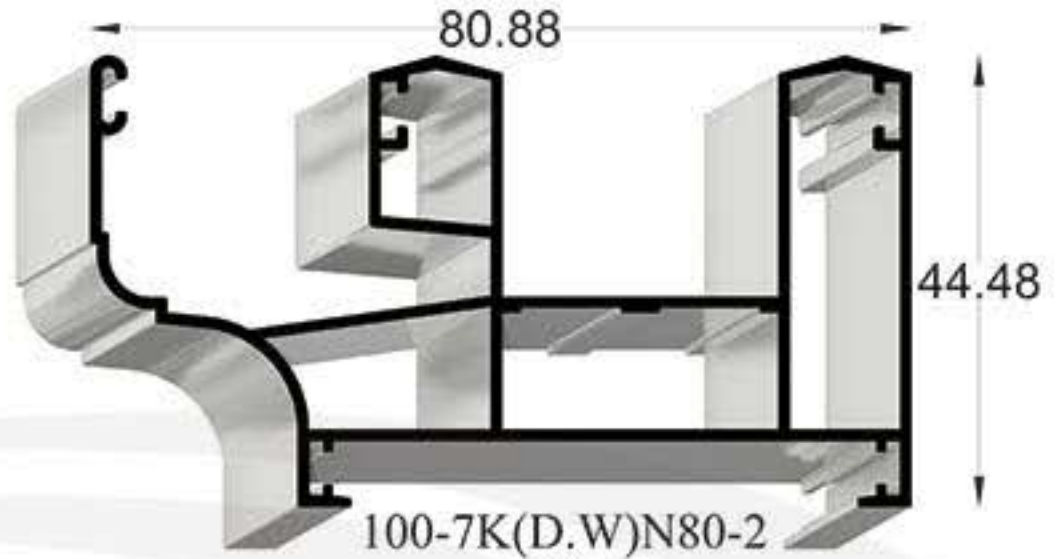

Code:100-6(L.W)TN60

Code 100-6(L.W)TN60

GHADIR ALUMINIUM IND. GROUP

Code:100-7K(D.W)N80

100-7K(D.W)N80-1
800 gr/m

100-7K(D.W)N80-2
1140 gr/m

100-7K(D.W)N80-3
360 gr/m

100-7K(D.W)N80-4" 970 gr/m