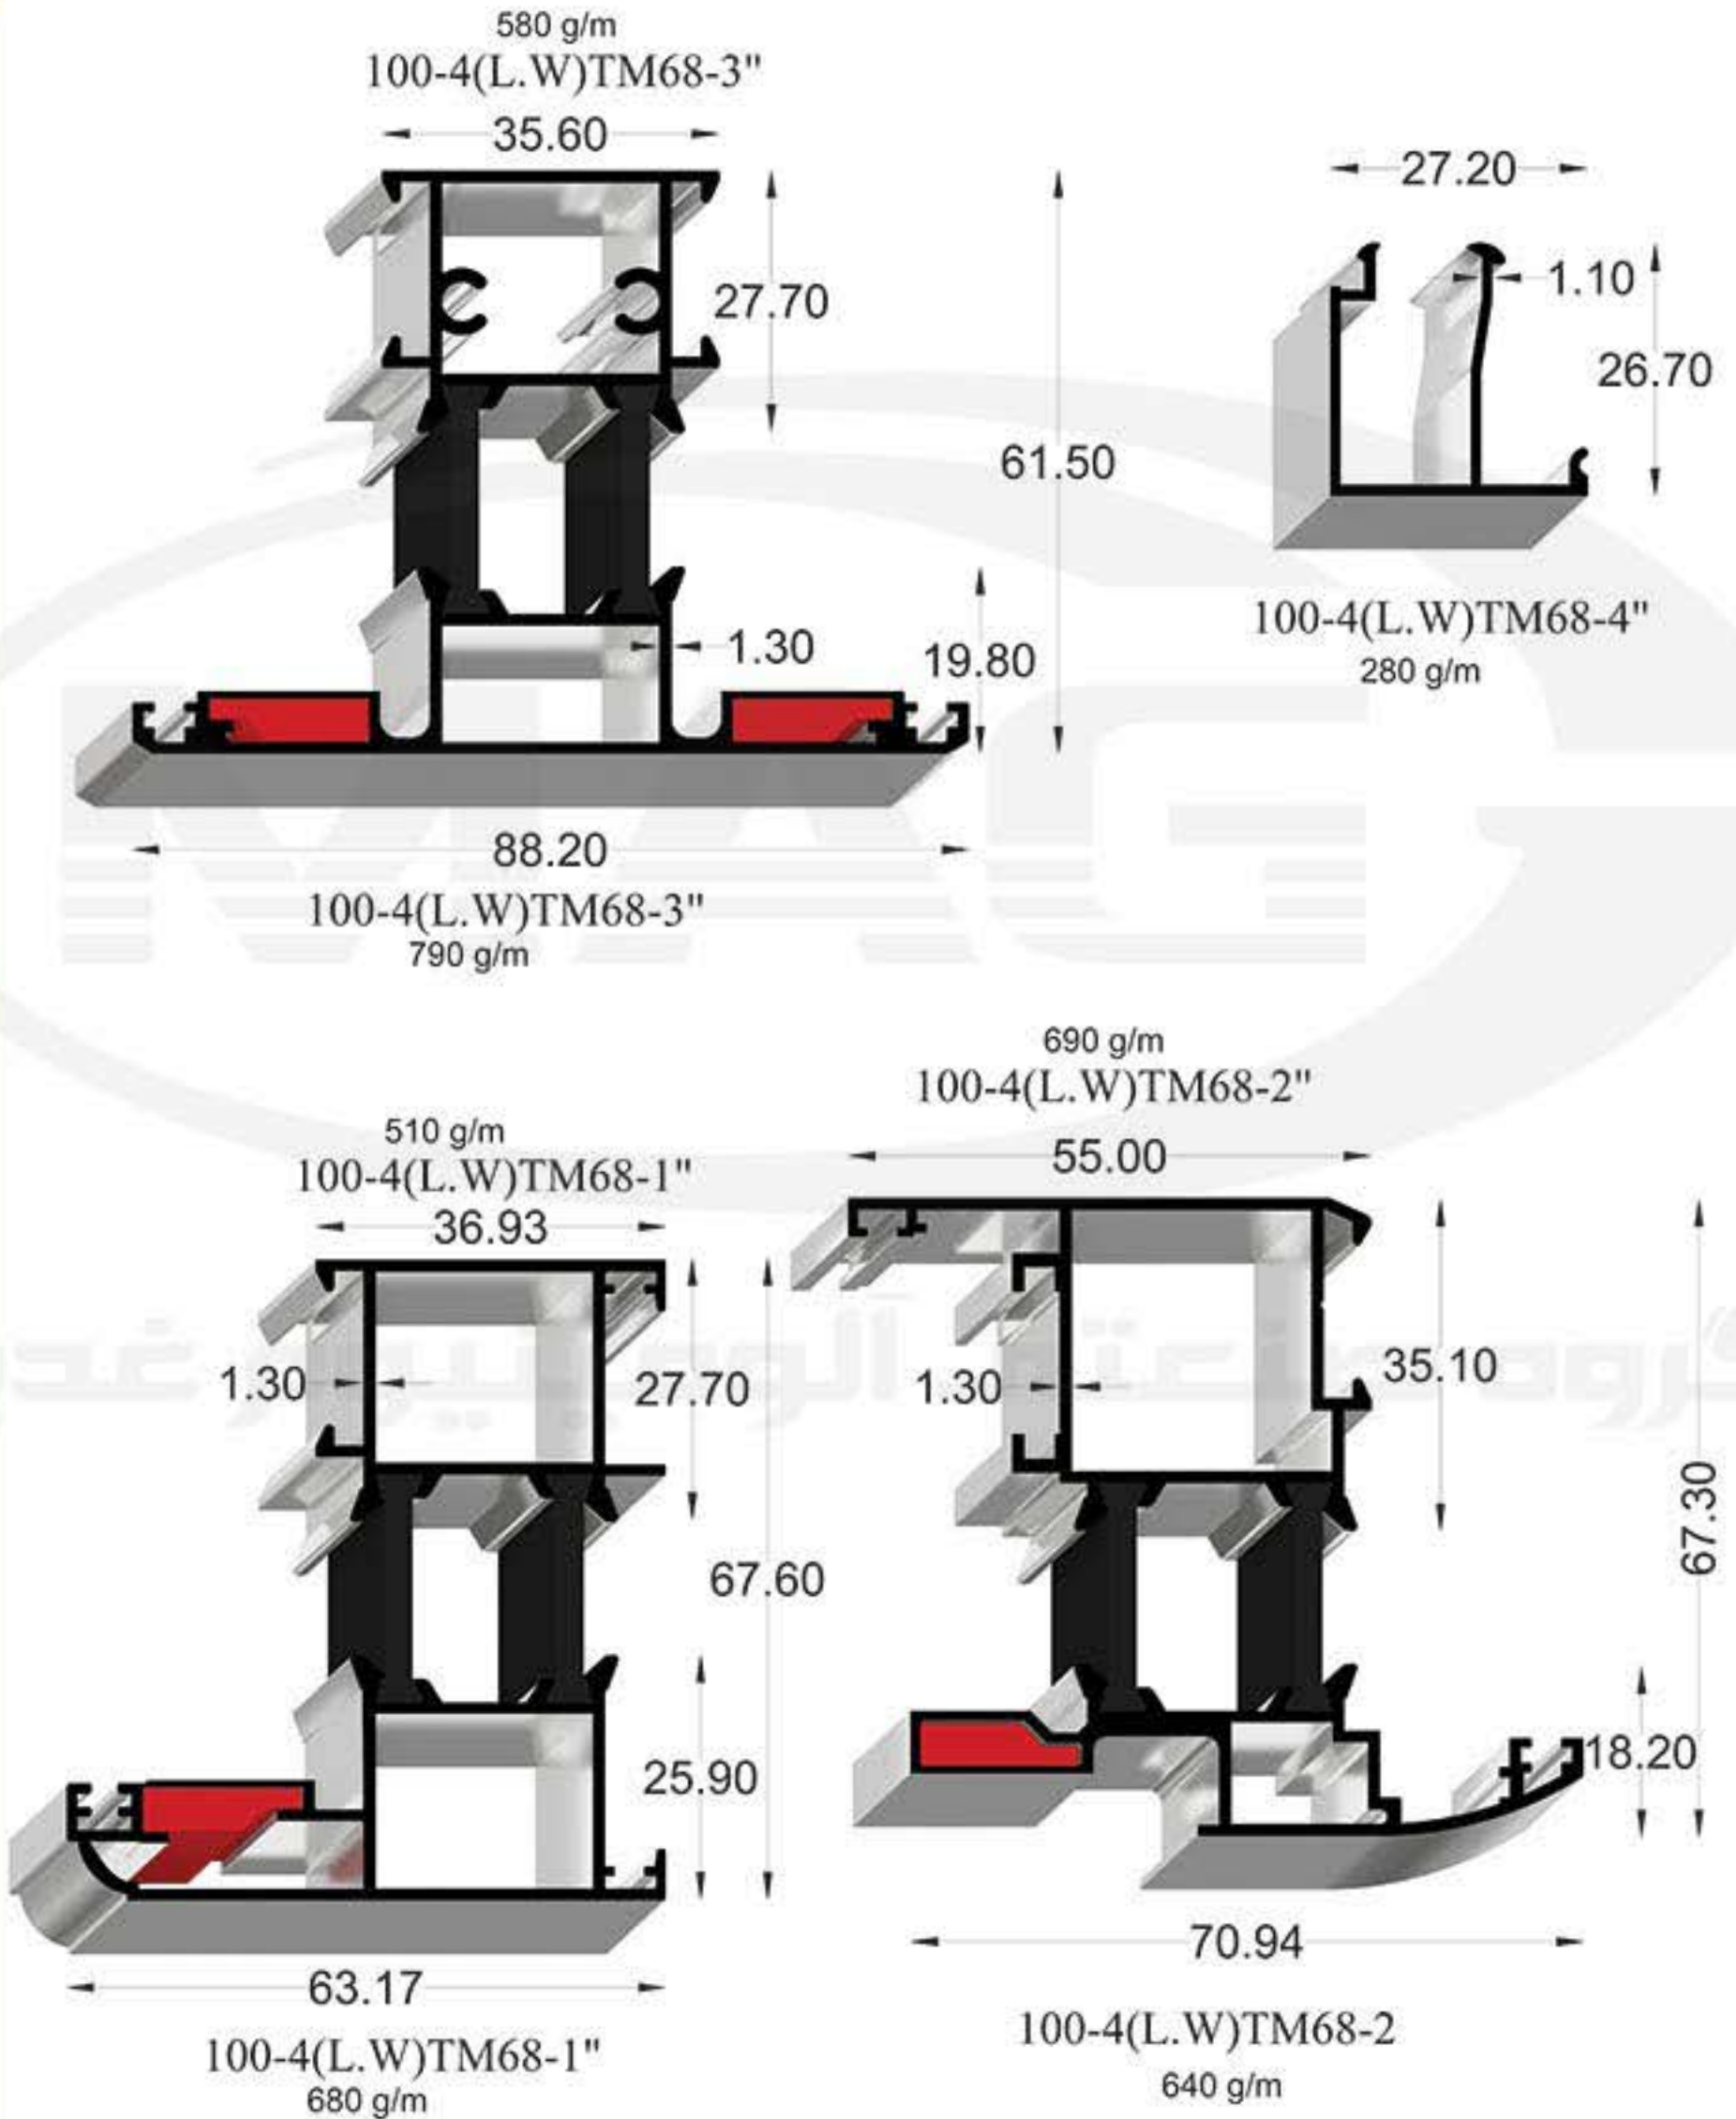

Detail Code 100-4(L.W)TM68