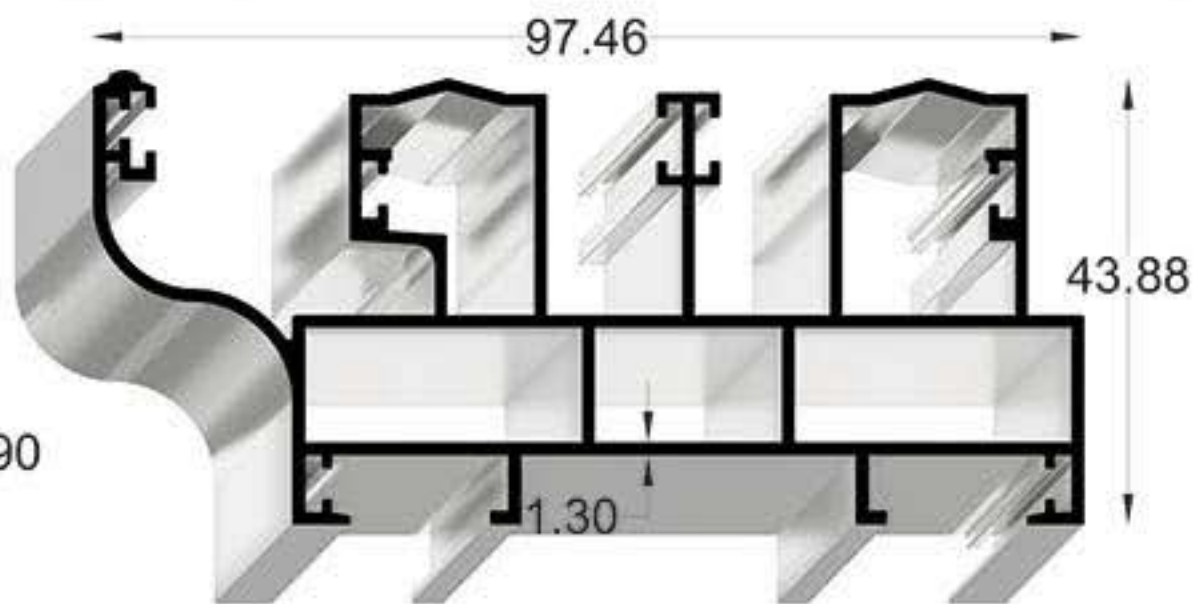

100-1K(D.W)NM97-2"
430g/m

100-1K(D.W)NM97-3"
520g/m

100-1K(D.W)NM97-4"
138g/m

100-1K(D.W)NM97-5
1590g/m

100-1K(D.W)NM97-6"
268g/m

100-1K(D.W)NM97-7
1620g/m

Code:100-1K(D.W)NM97

Code 100-1K(D.W)NM97