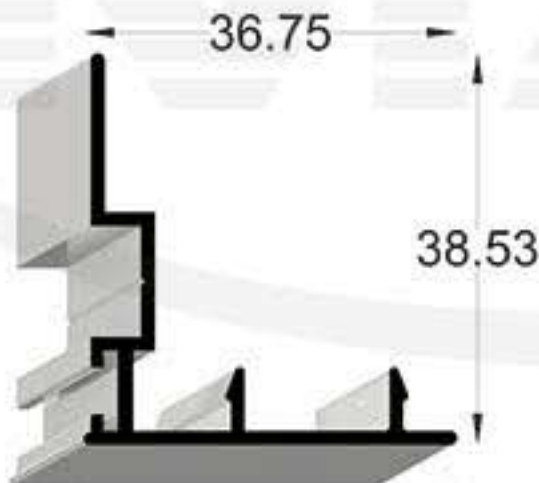

Code:100-6(L.W)TN60

Code 100-6(L.W)TN60

GHADIR ALUMINIUM IND. GROUP

Code:100-7K(D.W)N80

100-7K(D.W)N80-1
800 gr/m

100-7K(D.W)N80-2
1140 gr/m

100-7K(D.W)N80-3
360 gr/m

100-7K(D.W)N80-4" 970 gr/m