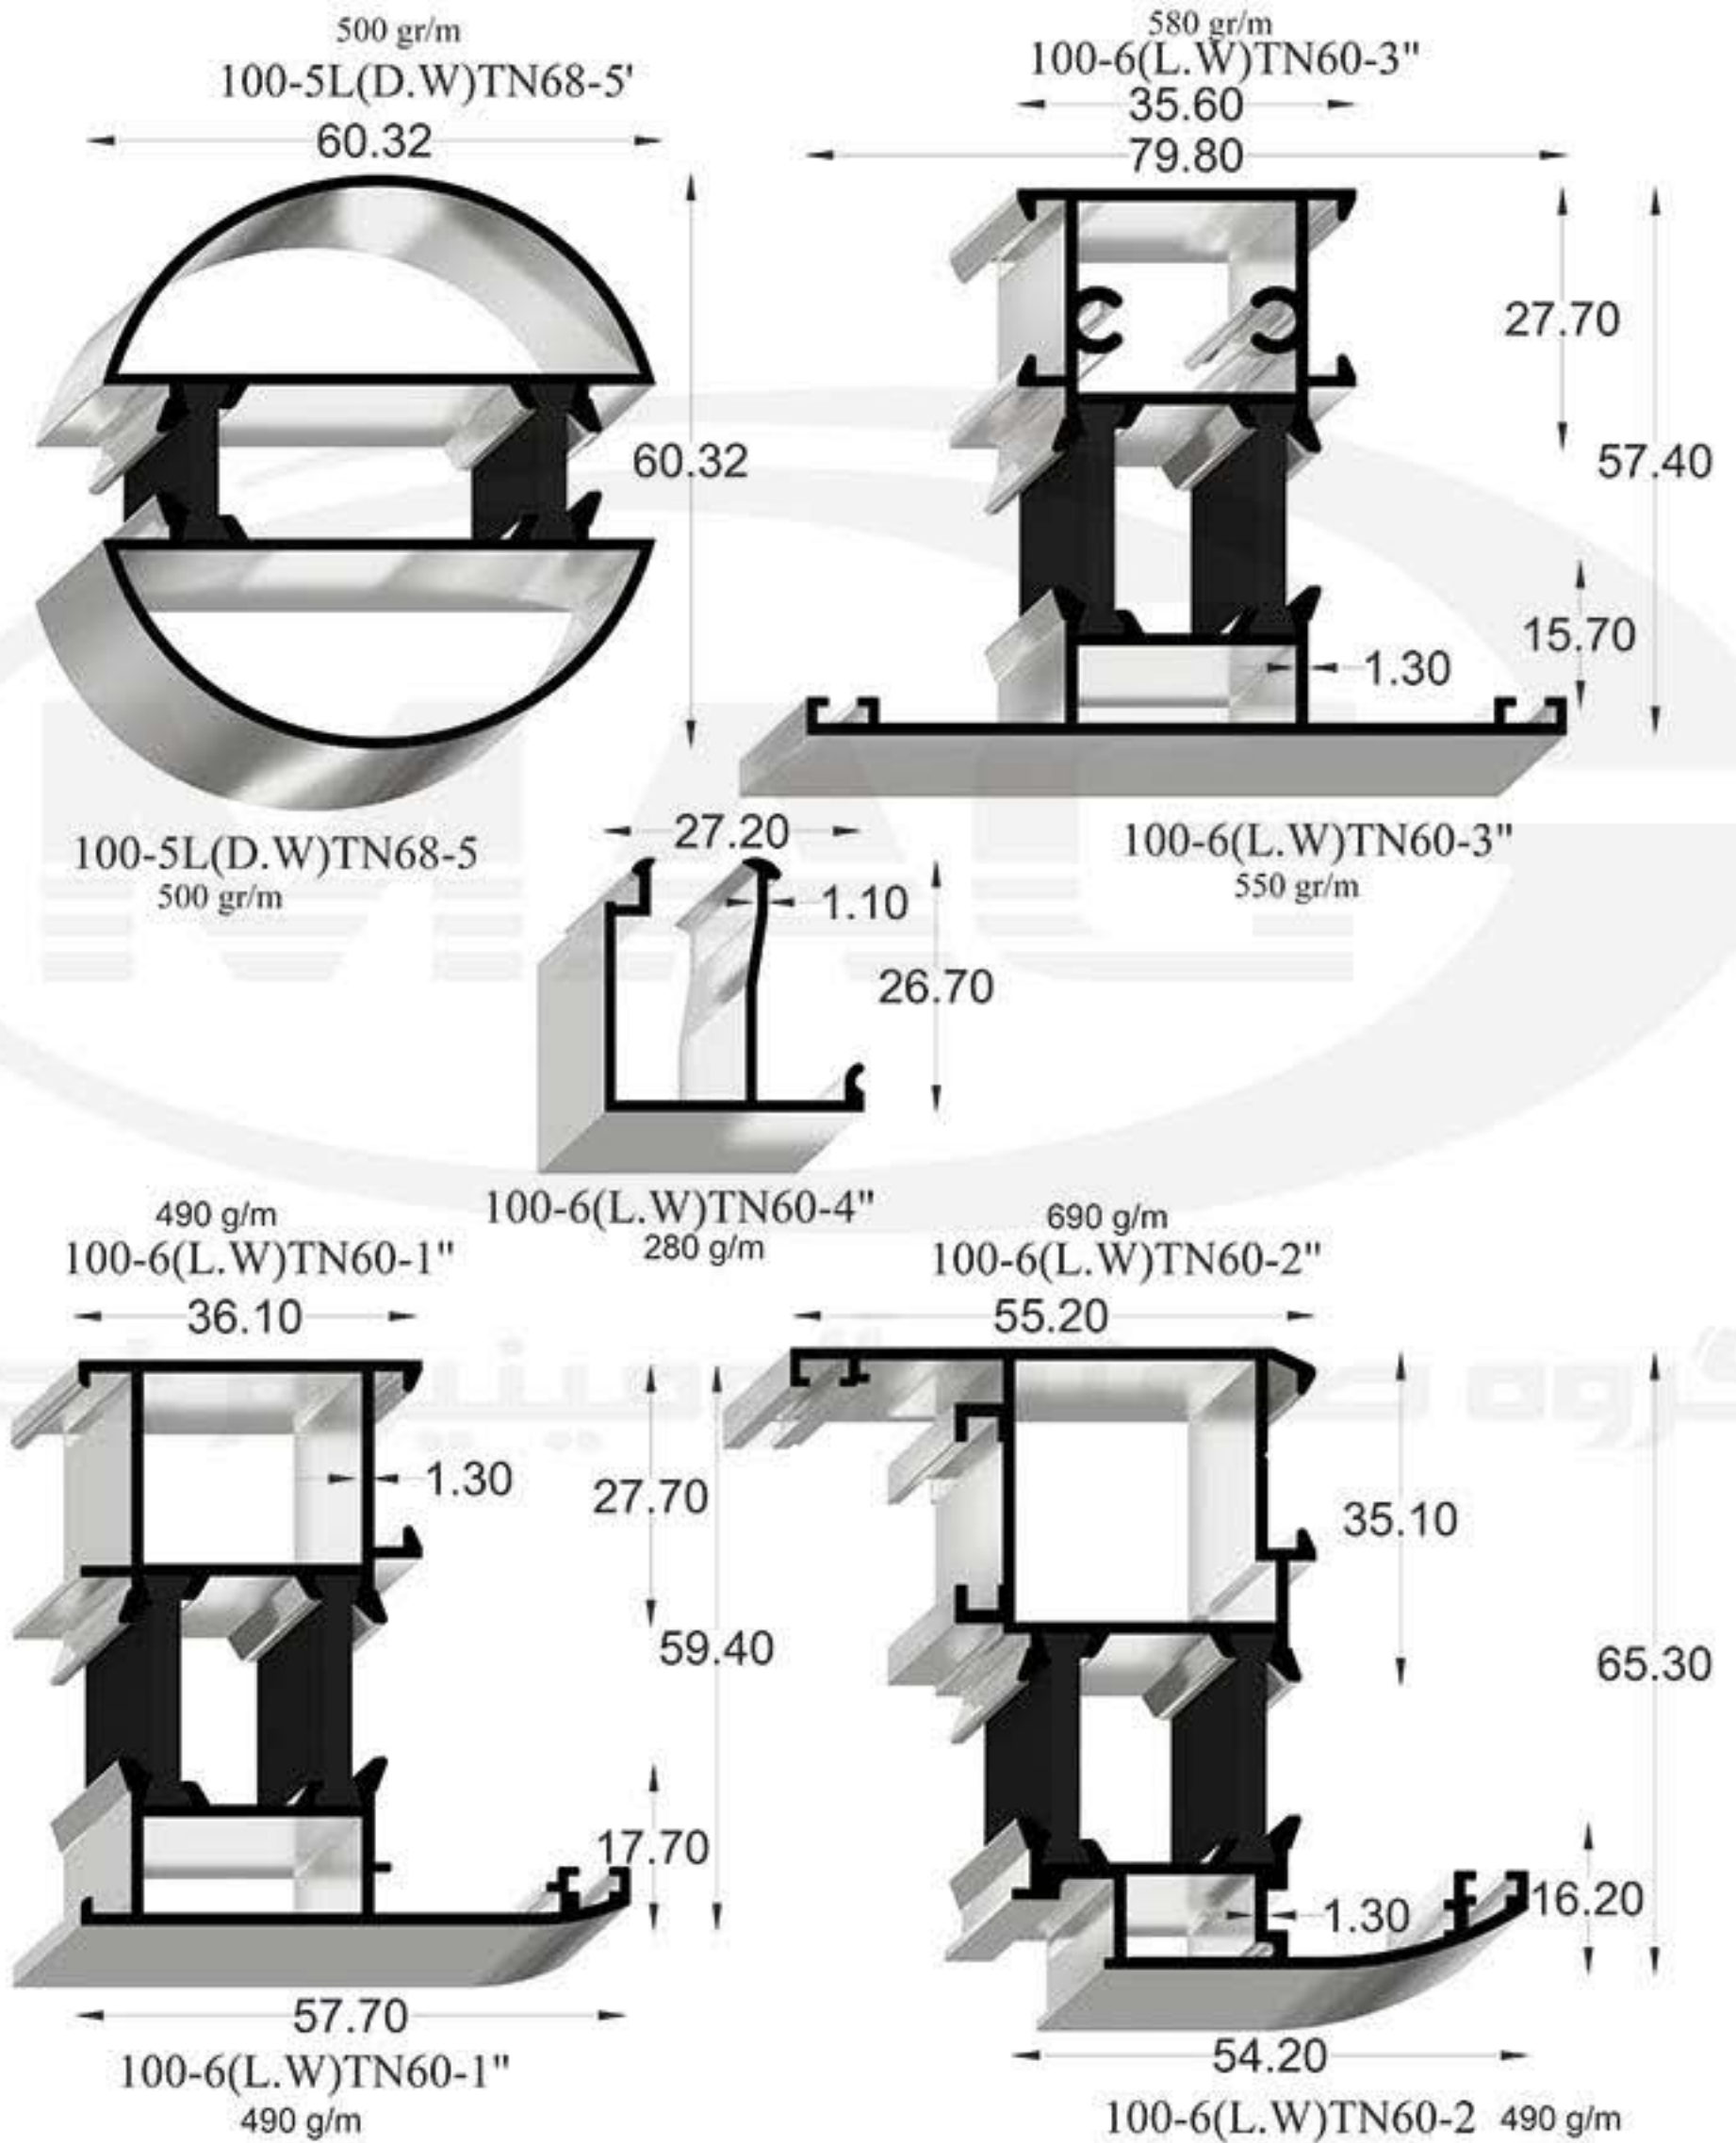

Code:100-4(L.W)TM68

GHADIR ALUMINIUM IND. GROUP

Code 100-4(L.W)TM68

Code:100-5(L.D)TN60

Code:100-5(L.D)TN60

Code 100-5(L.D)TN60

GHADIR ALUMINIUM IND. GROUP

Code:100-6(L.W)TN60