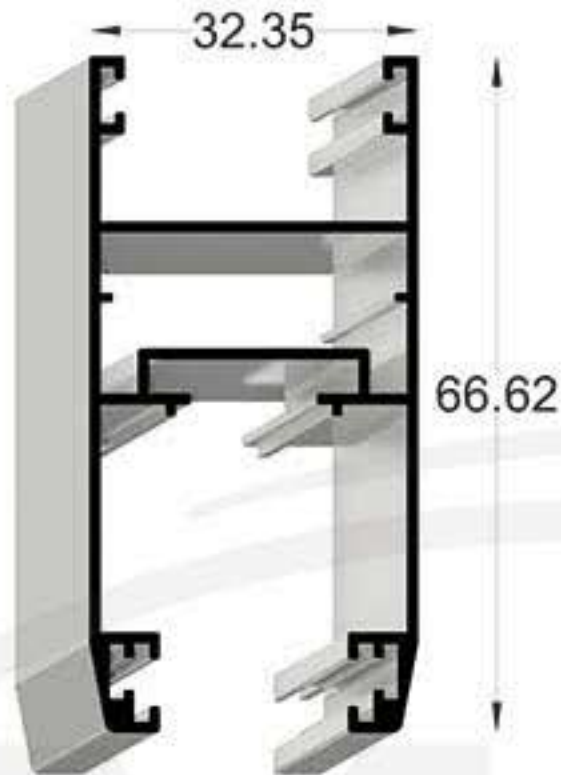

Code:100-6(L.W)TN60

Code 100-6(L.W)TN60

GHADIR ALUMINIUM IND. GROUP

Code:100-7K(D.W)N80

100-7K(D.W)N80-1
800 gr/m

100-7K(D.W)N80-2
1140 gr/m

100-7K(D.W)N80-3
360 gr/m

100-7K(D.W)N80-4" 970 gr/m