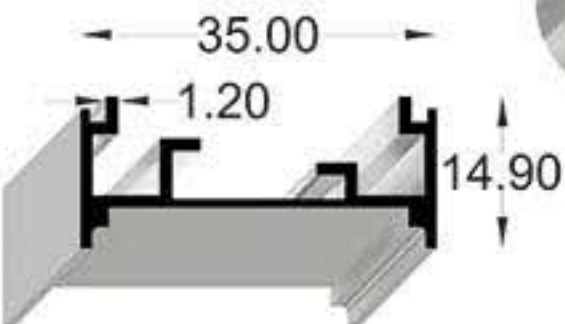

100-1K(D.W)NM97-2"
430g/m

100-1K(D.W)NM97-3"
520g/m

100-1K(D.W)NM97-4"
138g/m

100-1K(D.W)NM97-5
1590g/m

100-1K(D.W)NM97-6"
268g/m

100-1K(D.W)NM97-7
1620g/m

Code:100-1K(D.W)NM97

Code 100-1K(D.W)NM97