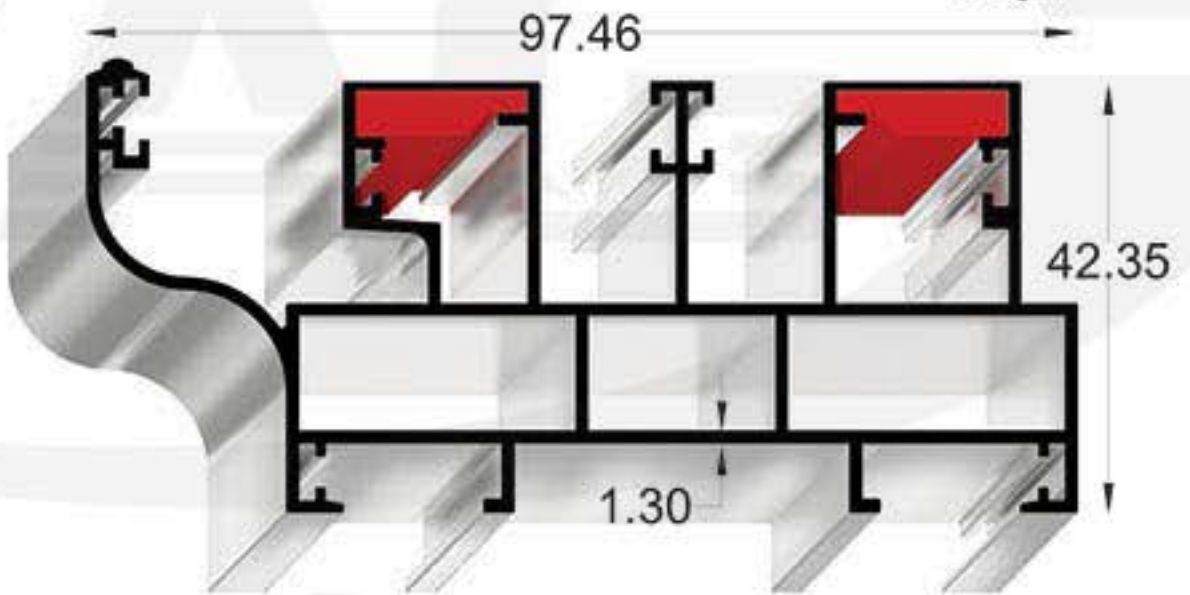

100-1K(D.W)NM97-2"
430g/m

100-1K(D.W)NM97-3"
520g/m

100-1K(D.W)NM97-4"
138g/m

100-1K(D.W)NM97-5
1590g/m

100-1K(D.W)NM97-6"
268g/m

100-1K(D.W)NM97-7
1620g/m

Code:100-1K(D.W)NM97

Code 100-1K(D.W)NM97