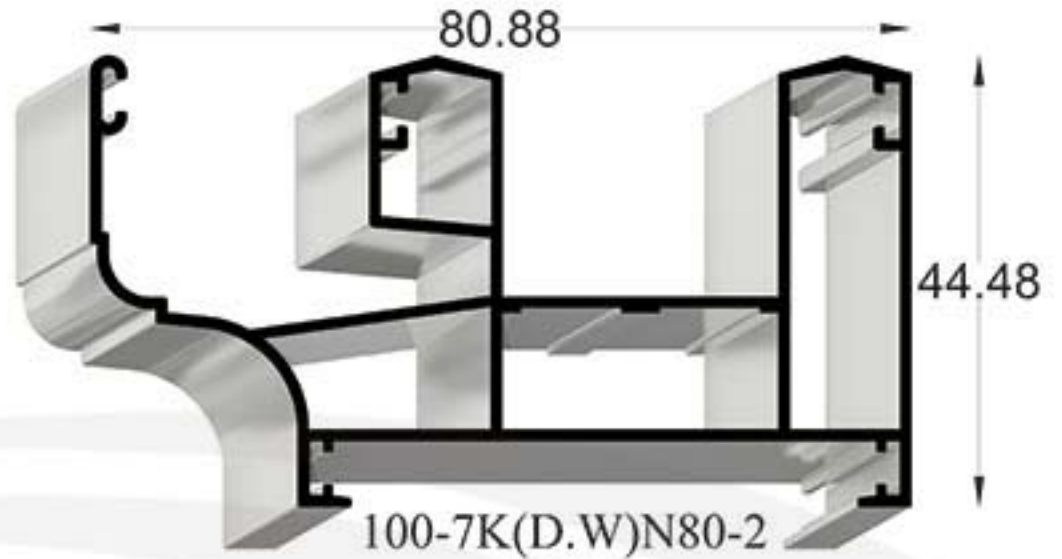

Code:100-6(L.W)TN60

Code:100-6(L.W)TN60

Code 100-6(L.W)TN60

GHADIR ALUMINIUM IND. GROUP

Code:100-7K(D.W)N80

100-7K(D.W)N80-1  
800 gr/m

100-7K(D.W)N80-2  
1140 gr/m

100-7K(D.W)N80-3  
360 gr/m