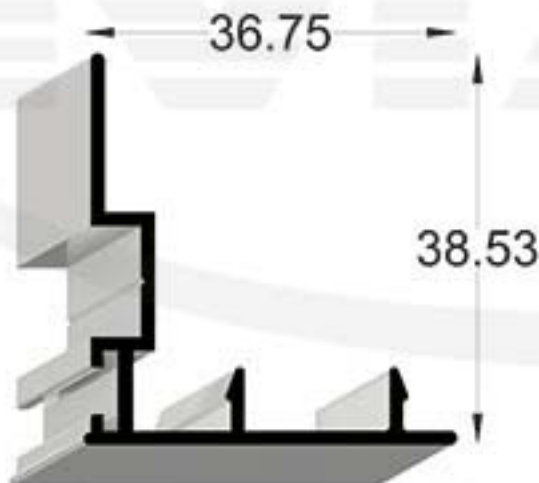

Code:100-6(L.W)TN60

Code:100-6(L.W)TN60

Code 100-6(L.W)TN60

GHADIR ALUMINIUM IND. GROUP

Code:100-7K(D.W)N80

100-7K(D.W)N80-1  
800 gr/m

100-7K(D.W)N80-2  
1140 gr/m

100-7K(D.W)N80-3  
360 gr/m