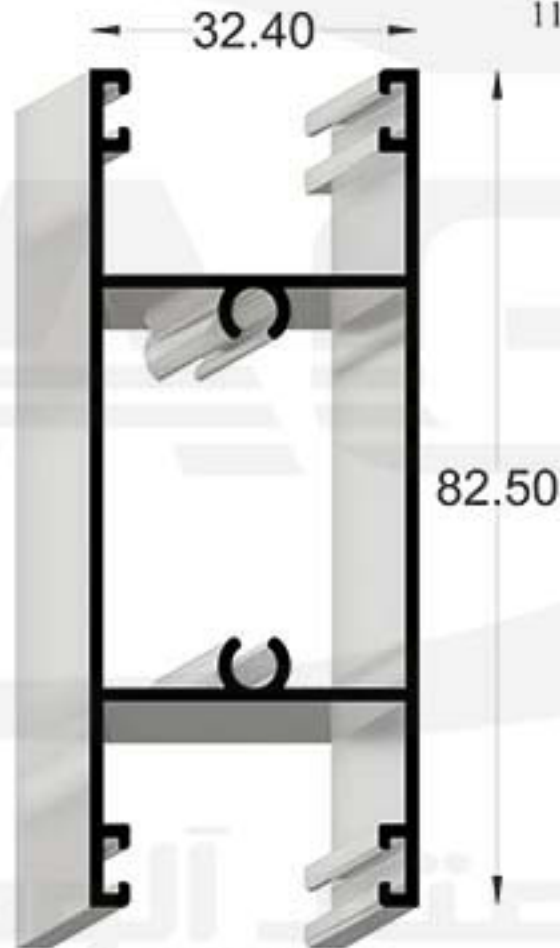

Code:100-6(L.W)TN60

Code:100-6(L.W)TN60

Code 100-6(L.W)TN60

GHADIR ALUMINIUM IND. GROUP

Code:100-7K(D.W)N80

100-7K(D.W)N80-1  
800 gr/m

100-7K(D.W)N80-2  
1140 gr/m

100-7K(D.W)N80-3  
360 gr/m