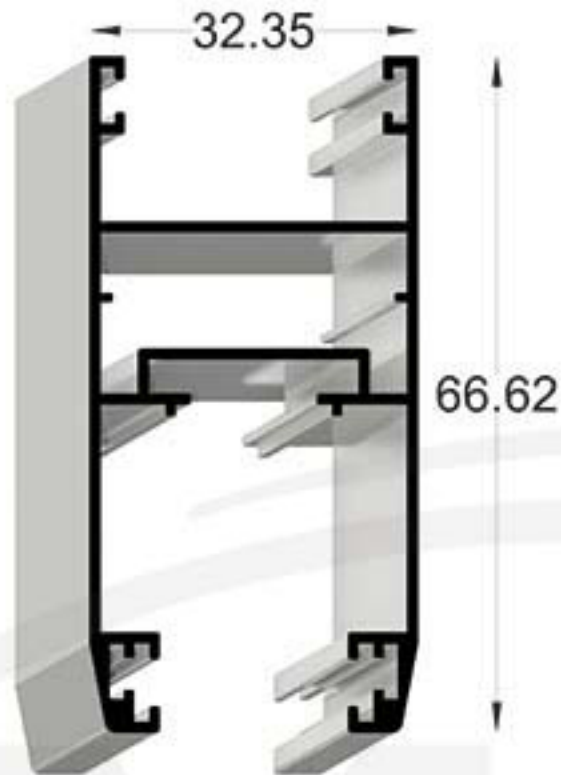

Code:100-6(L.W)TN60

Code:100-6(L.W)TN60

Code 100-6(L.W)TN60

GHADIR ALUMINIUM IND. GROUP

Code:100-7K(D.W)N80

100-7K(D.W)N80-1  
800 gr/m

100-7K(D.W)N80-2  
1140 gr/m

100-7K(D.W)N80-3  
360 gr/m