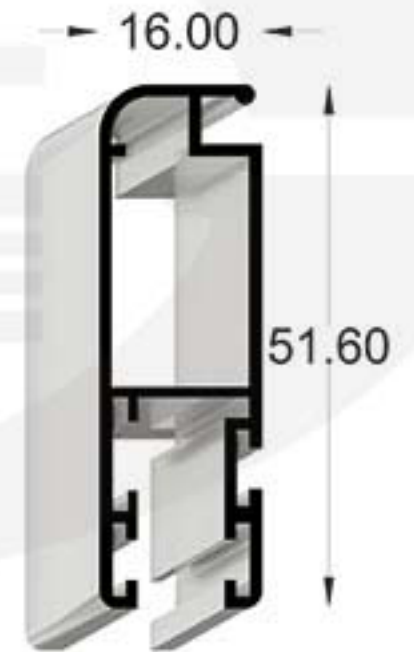

Code:100-6(L.W)TN60

Code:100-6(L.W)TN60

Code 100-6(L.W)TN60

GHADIR ALUMINIUM IND. GROUP

Code:100-7K(D.W)N80

100-7K(D.W)N80-1  
800 gr/m

100-7K(D.W)N80-2  
1140 gr/m

100-7K(D.W)N80-3  
360 gr/m

100-7K(D.W)N80-4" 970 gr/m

100-7K(D.W)N80-5"  
520 gr/m

100-7K(D.W)N80-6" 1070 gr/m

100-7K(D.W)N80-7" 940 gr/m

Code:100-7K(D.W)N80

Code 100-7K(D.W)N80

GHADIR ALUMINIUM IND. GROUP

Code:100-8(W.N)60