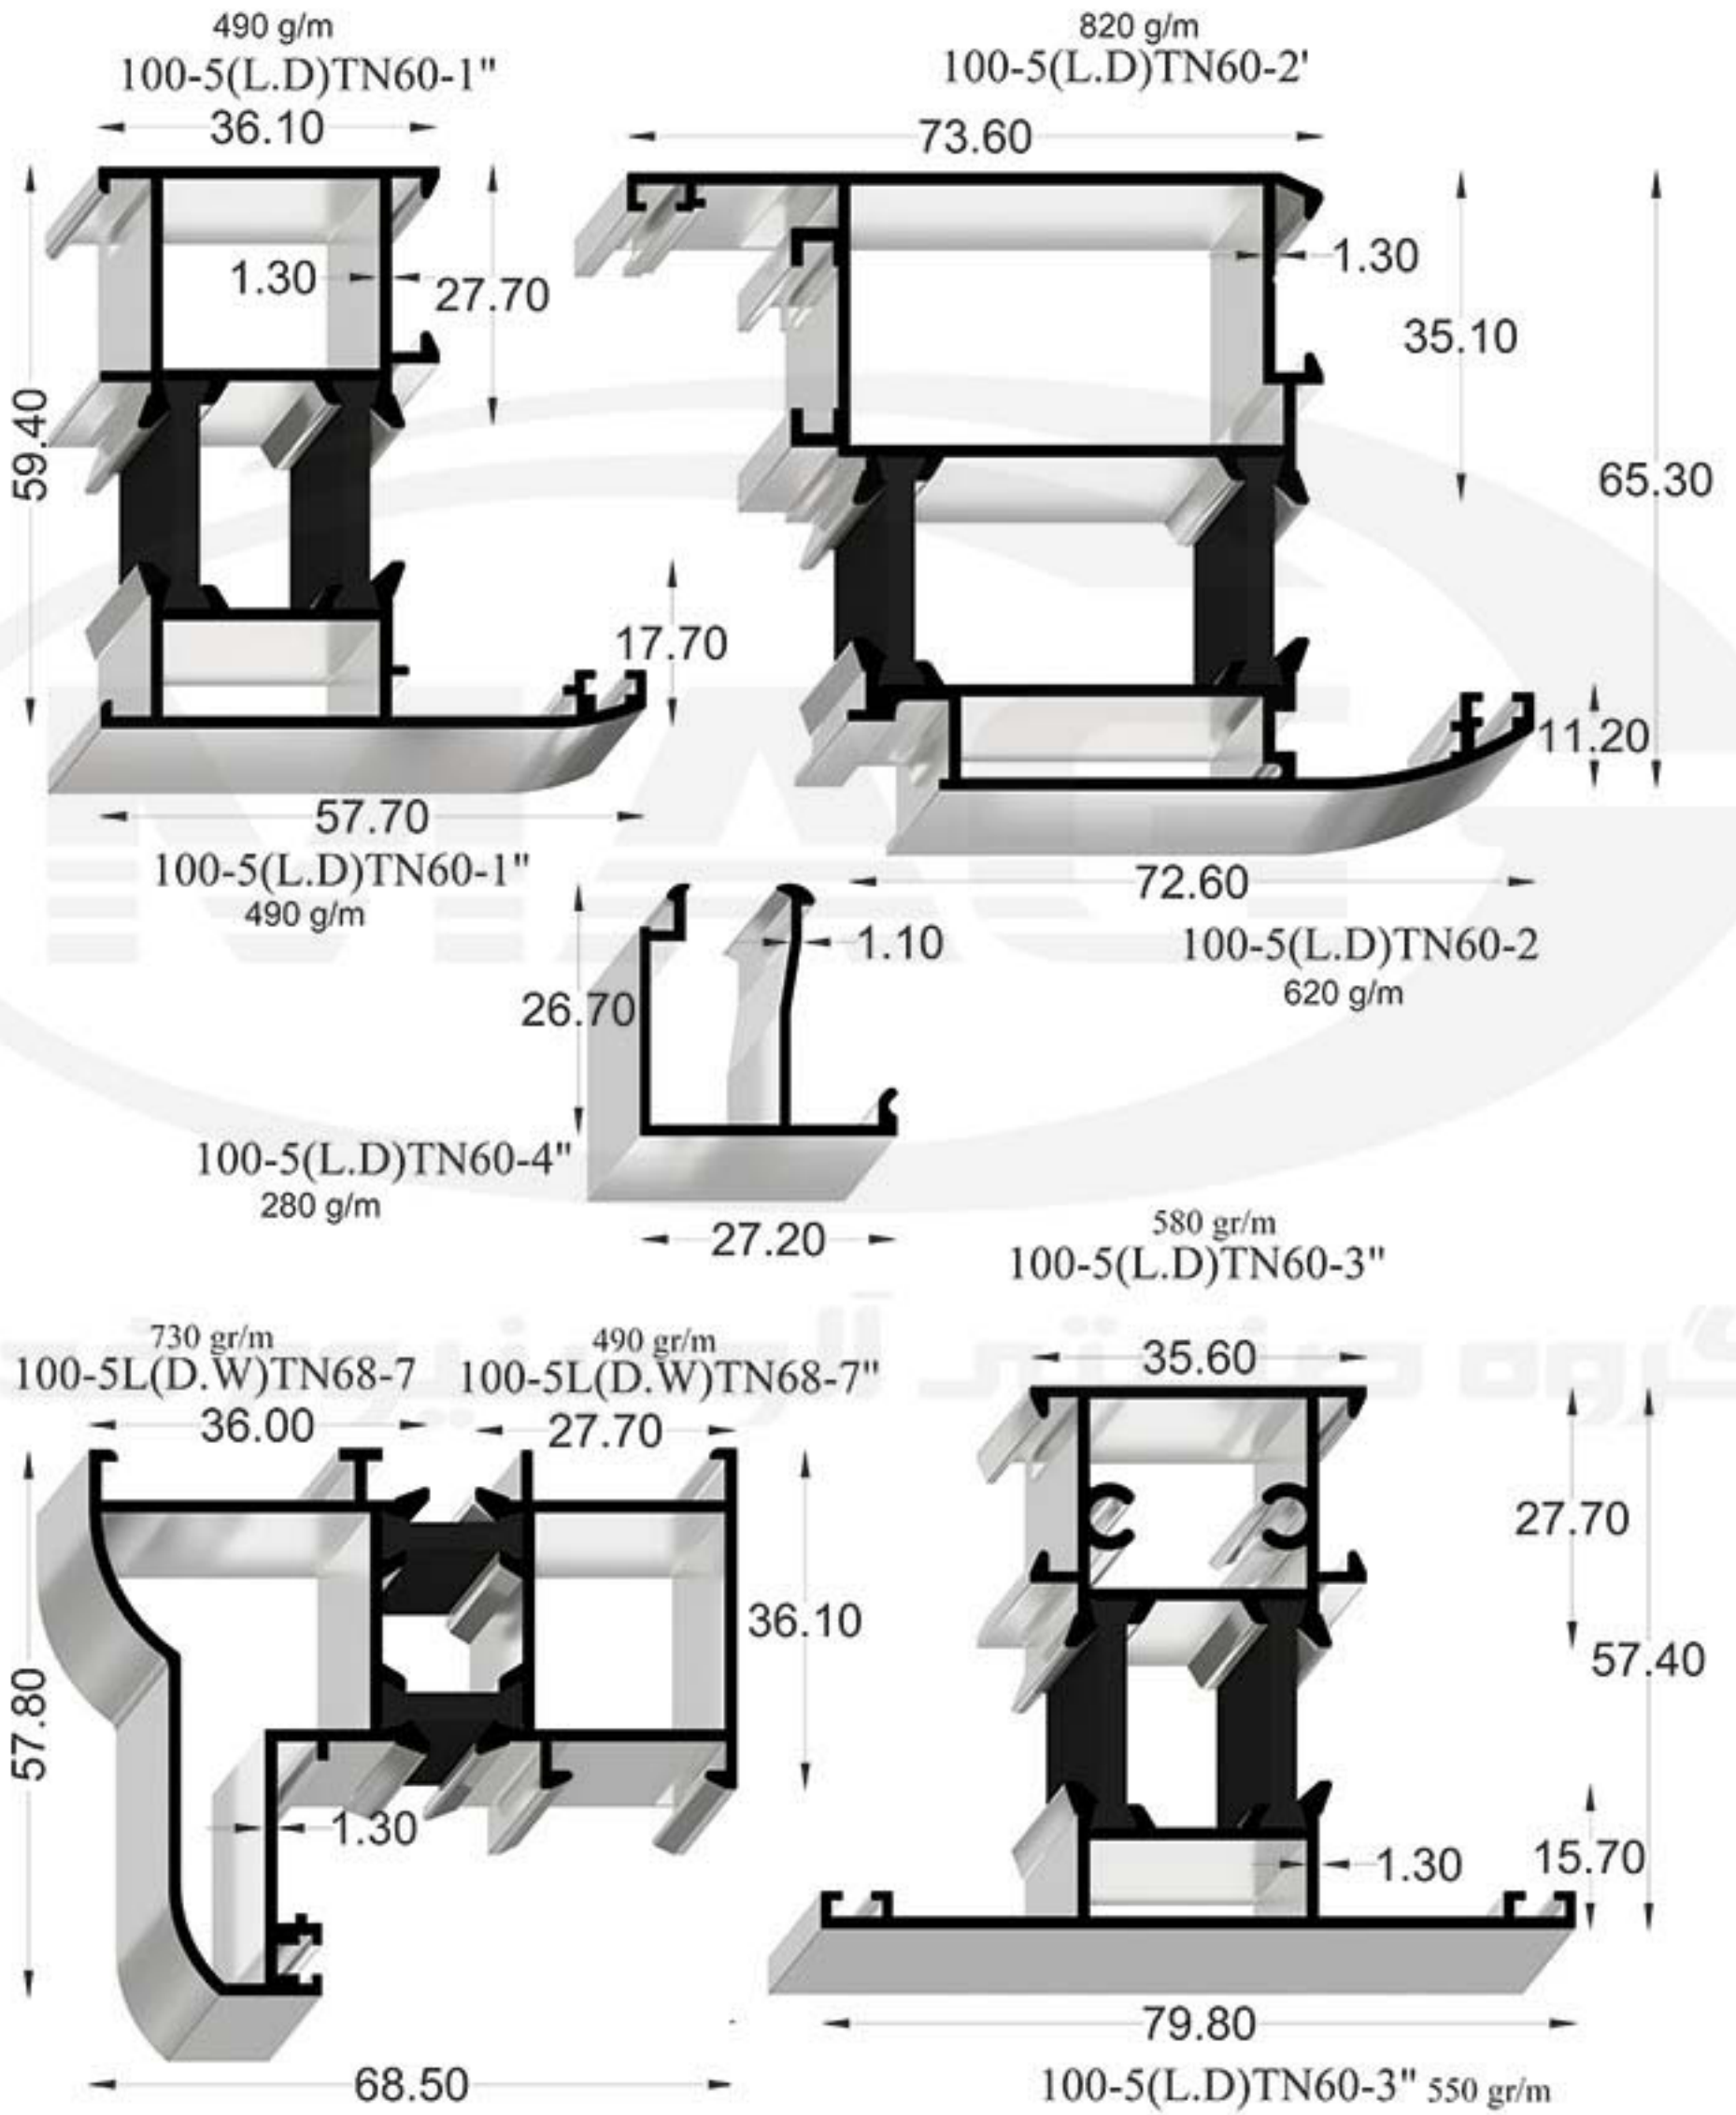

# Detail Code 100-4(L.W)TM68

Code:100-4(L.W)TM68

GHADIR ALUMINIUM IND. GROUP

Code 100-4(L.W)TM68

Code:100-5(L.D)TN60

Code:100-5(L.D)TN60

Code 100-5(L.D)TN60

GHADIR ALUMINIUM IND. GROUP