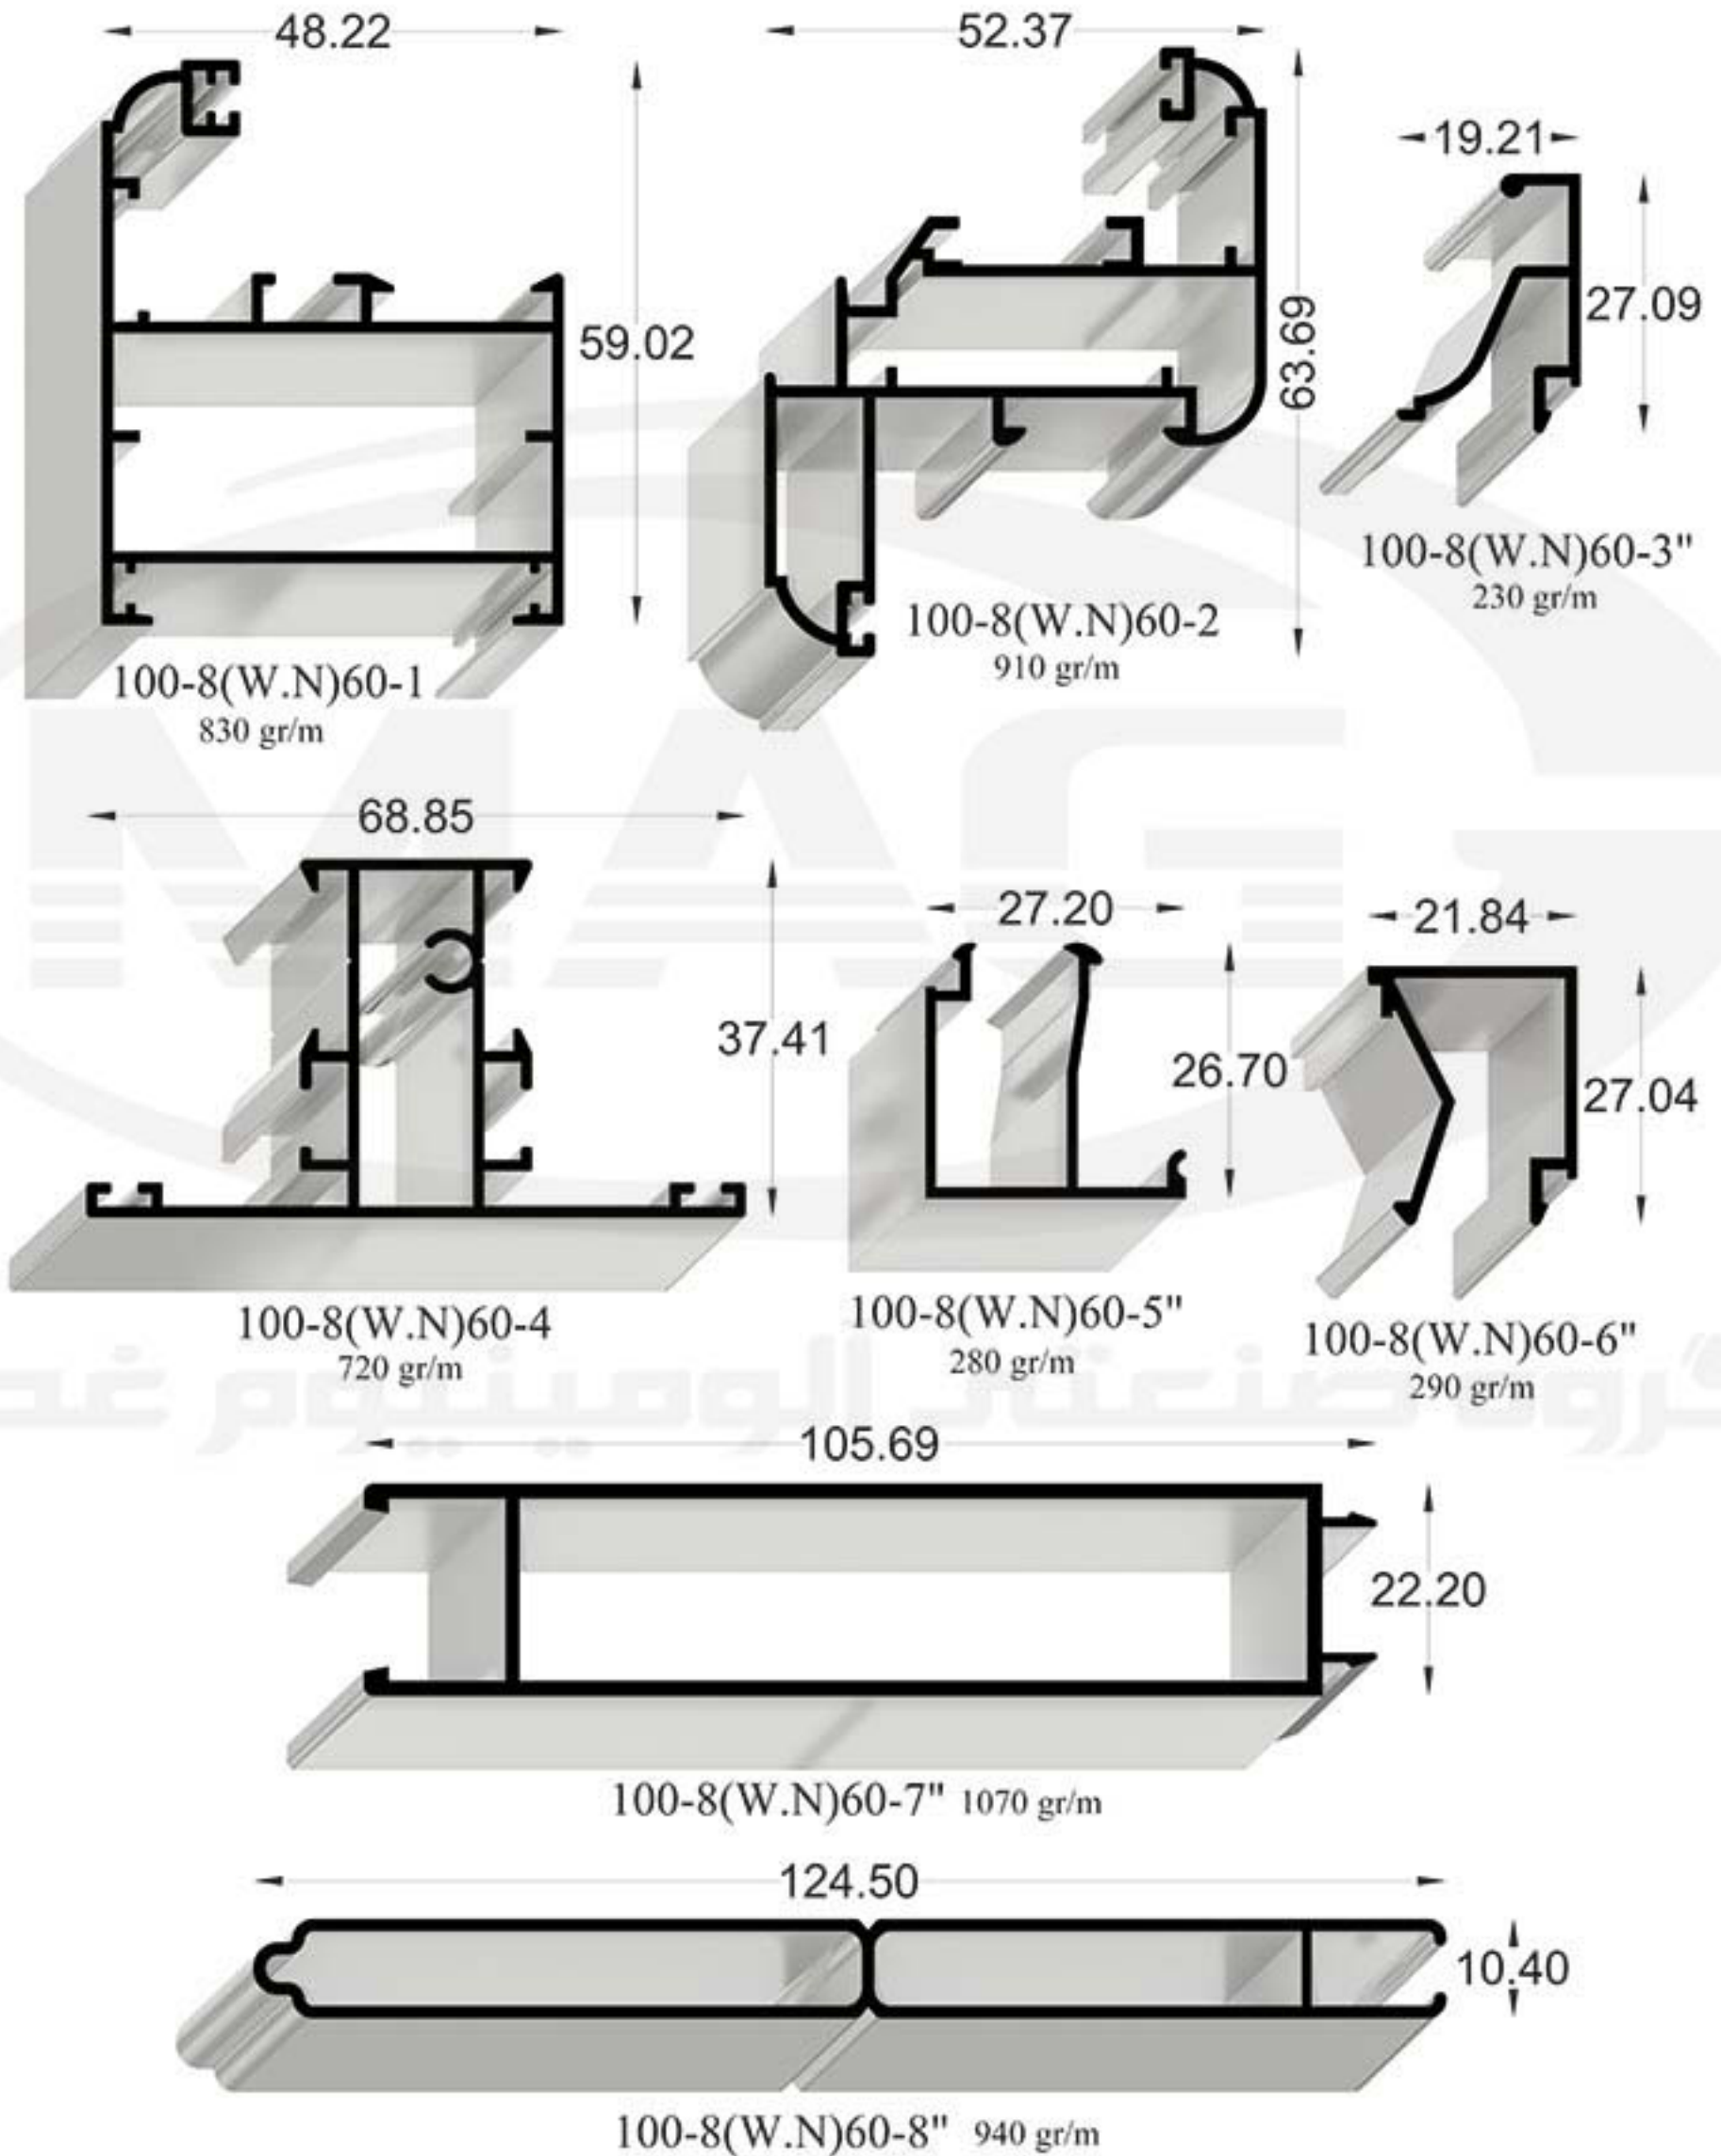

100-7K(D.W)N80-4" 970 gr/m

100-7K(D.W)N80-5"  
520 gr/m

100-7K(D.W)N80-6" 1070 gr/m

100-7K(D.W)N80-7" 940 gr/m

Code:100-7K(D.W)N80

Code 100-7K(D.W)N80

GHADIR ALUMINIUM IND. GROUP

Code:100-8(W.N)60